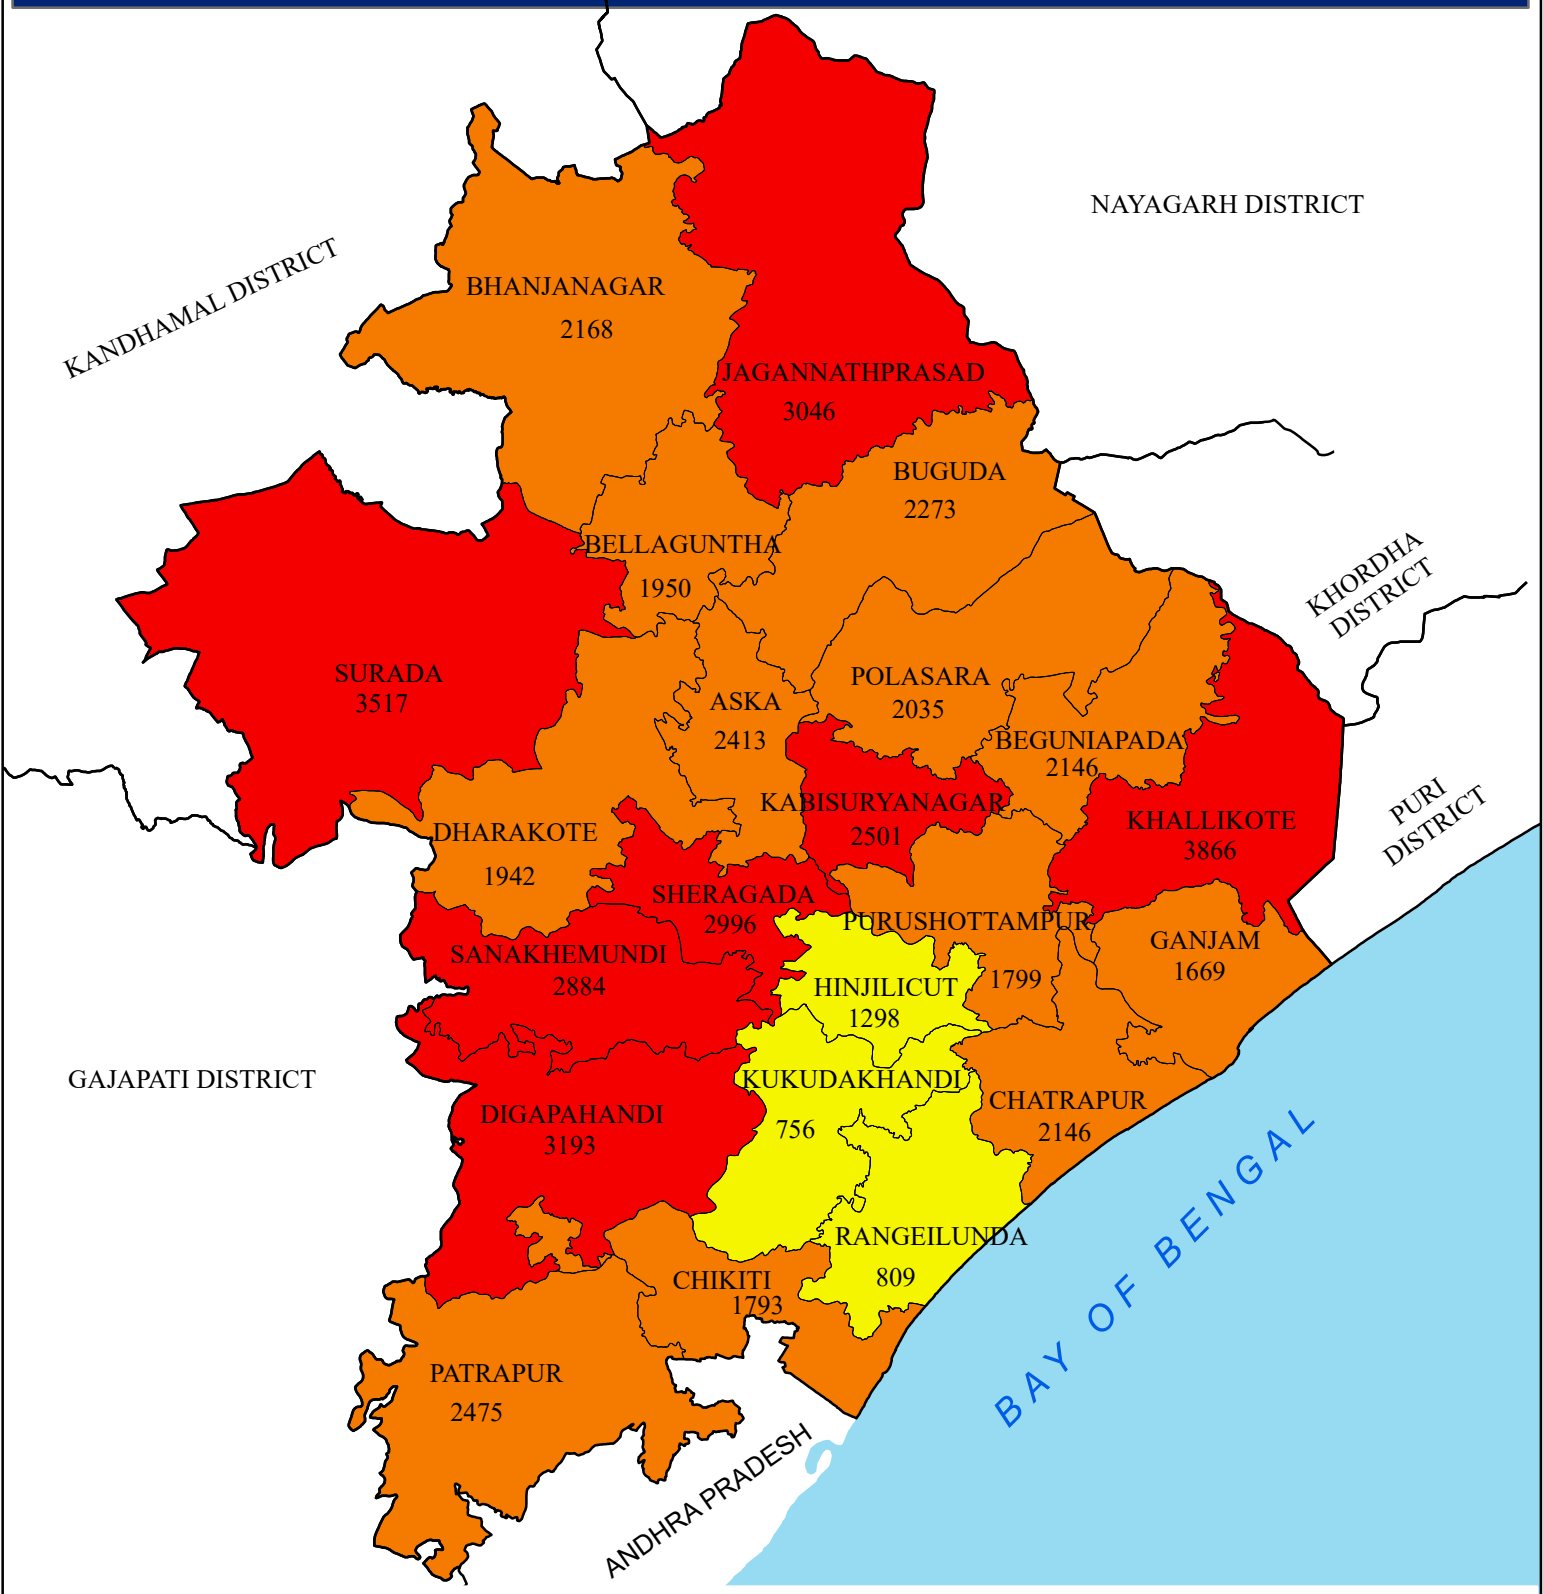

MARGINAL WORKERS DISTRICT: GANJAM

LEGEND
MARGINAL WORKERS(cultivators)

- 756 - 1300 (LOW)
- 1301 - 2500 (MEDIUM)
- 2501 - 3866 (HIGH)
- DISTRICT BOUNDARY
- BLOCK BOUNDARY

Compass rose showing North (N), South (S), East (E), and West (W).

Scale bar: 0, 5, 10, 20 Kilometers

NIC NATIONAL INFORMATICS CENTRE